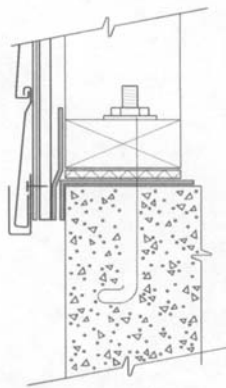

YORK HOMESEAL DETAILS

Flanged Window
Flashing Installation AFTER
Weather-Resistive Barrier

Flanged Window
Flashing Installation BEFORE
Weather-Resistive Barrier
Option 1 – Low Exposure

Flanged Window
Flashing Installation BEFORE
Weather-Resistive Barrier
Option 3 – Severe Exposure

Half Round Window
Option 1 – Low to Moderate Exposure

Half Round Window
Option 2 – Severe Exposure

**Exterior Sliding Door
with Deck**

Foundation Sill Plate
Option 1

Outside Corner

Inside Corner